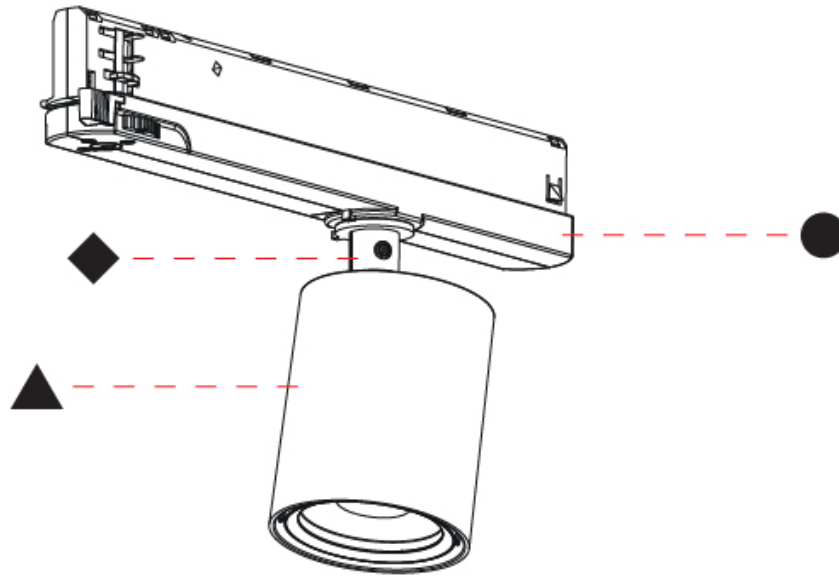

A3T216-

PROJECT _____

TYPE _____

SPECIFIER _____

QUANTITY _____

DATE _____

A